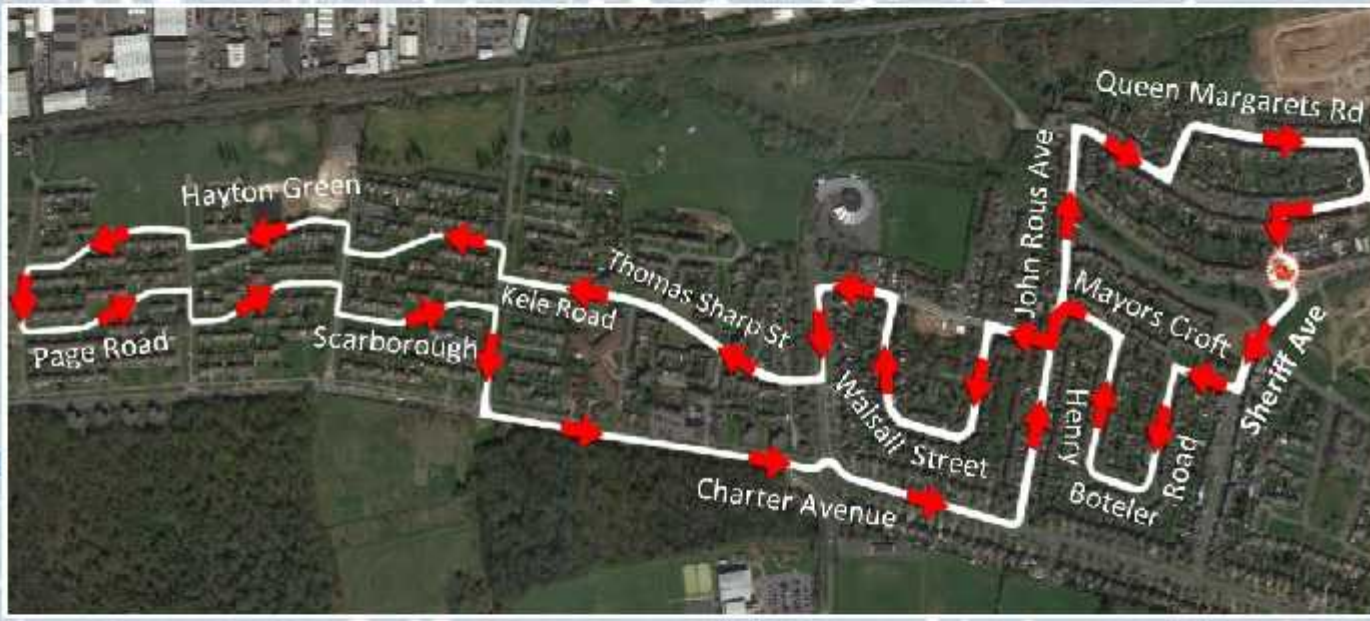

The 5 Rotary Clubs of Coventry are bringing Santa to

Canley on 20th Dec '17

From **Canley Community Centre**
 At **5.30pm** Route Starts **6pm** approx

Registered Charity No: 510670

- ↳ Sheriff Avenue
- ↳ Mayors Croft
- ↳ Henry Boteler Road
- ↳ Mayors Croft
- ↳ John Rous Avenue
- ↳ Wendburgh Street
- ↳ Walsall Street
- ↳ Wendburgh Street
- ↳ Mitchell Avenue
- ↳ Thomas Sharp St
- ↳ Kele Road
- ↳ Wolfe Road
- ↳ Whitchurch Way
- ↳ Hayton Green
- ↳ Howcotte Green
- ↳ Bradney Green
- ↳ Page Road
- ↳ Warren Green
- ↳ Dilcock Way
- ↳ Scarborough Way
- ↳ Wolfe Road
- ↳ Charter Avenue
- ↳ John Rous Avenue
- ↳ Gerard Avenue
- ↳ Queen Margarets Rd
- ↳ Gerard Avenue
- ↳ D'Aubeny Road

All times given are approximate. Route is subject to change on the night should circumstances beyond our control occur, such as bad weather conditions, technical difficulties or shortage of supporters. Live updates will be given on our Facebook page and via our tracker.