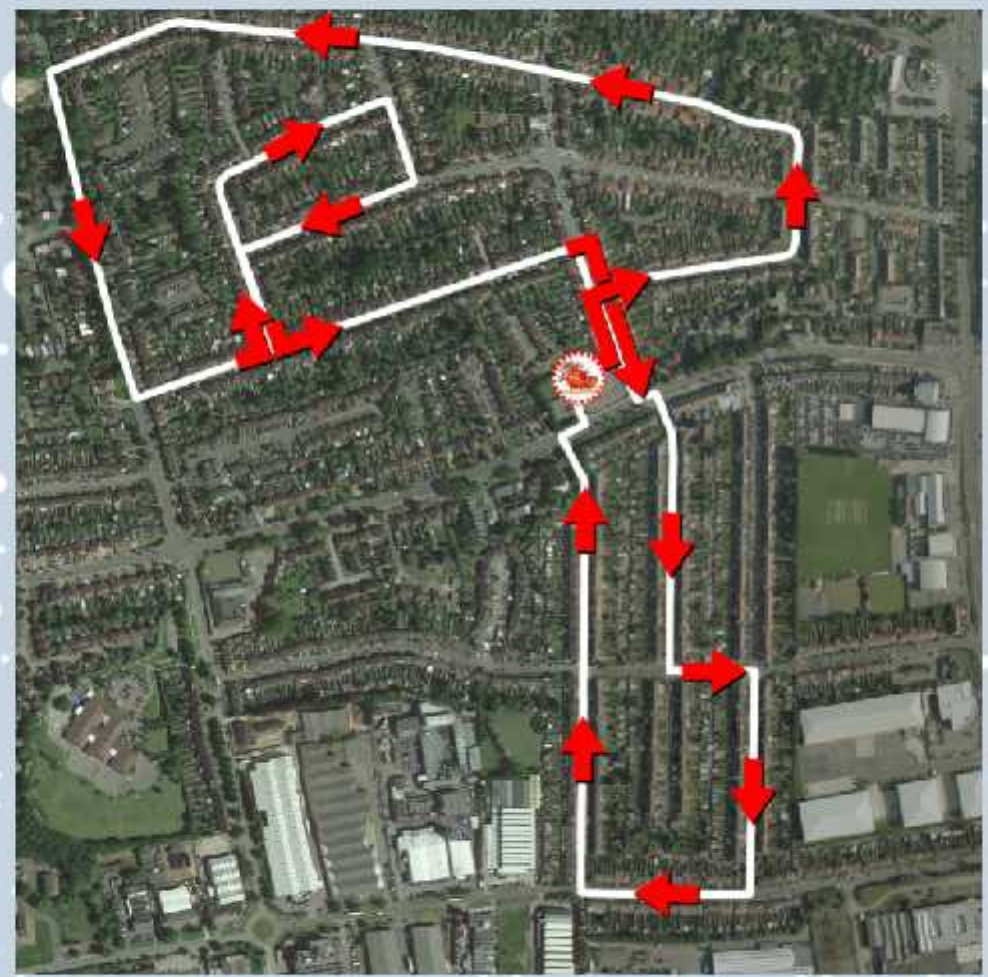

The 5 Rotary Clubs of Coventry are bringing Santa to

# Tile Hill on 6th Dec '18

From **The Newlands** At **5.30pm** Route Starts **6pm** approx

All times given are approximate. Route is subject to change on the night should circumstances beyond our control occur such as bad weather conditions, technical difficulties or shortage of supporters. Live updates will be given on our Facebook page and via our tracker.

- ↪ **Beech Tree Avenue**
- ↪ **Rothesay Avenue**
- ↪ **Fir Tree Avenue**
- ↪ **Jobs Lane**
- ↪ **Lime Tree Avenue**
- ↪ **Pine Tree Avenue**
- ↪ **Chestnut Tree Avenue**
- ↪ **Ash Tree Avenue**
- ↪ **Elm Tree Avenue**
- ↪ **Pine Tree Avenue**
- ↪ **Lime Tree Avenue**
- ↪ **Beech Tree Avenue**
- ↑ **Middlecotes**
- ↪ **Standard Avenue**
- ↪ **Eastcotes**
- ↪ **Torrington Avenue**
- ↪ **Westcotes**
- ↪ **Tile Hill Lane**
- ↪ **Beech Tree Avenue**